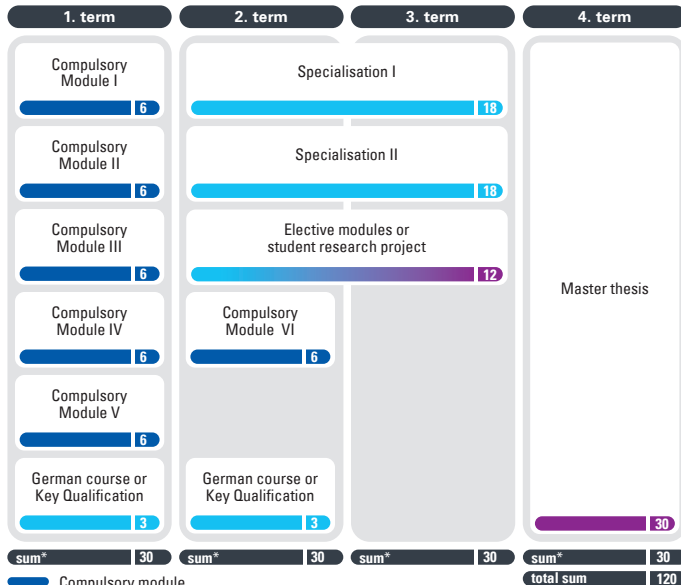

WASTE M.Sc.

-  Compulsory module
-  Elective module
-  Industrial internship / Student research project

*planned ECTS credits each term